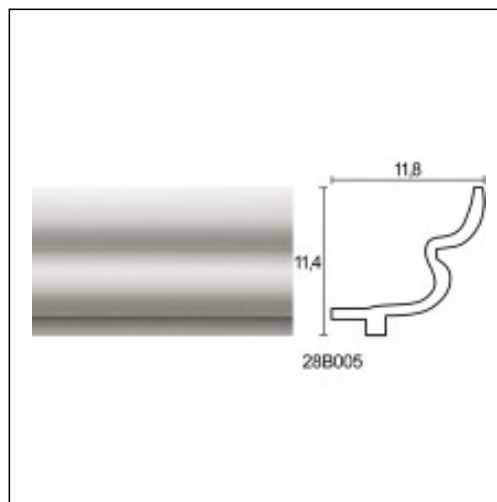

## Linear Hidden Lighting / Ground Floor Office

Cat.No. 28.B.005

Linear hidden lighting

**Length:** 225 cm.

**Depth:** 11.8 cm.

**Height:** 11.4 cm.