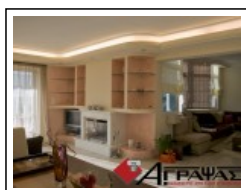

RELATIVE WORKS

Residence at Pani Hill
Residences
Jun '09