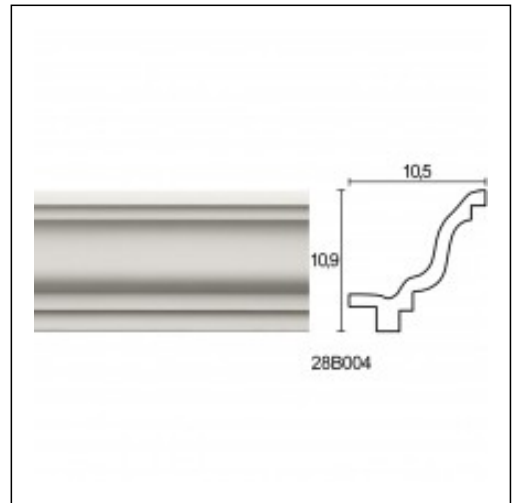

Linear Hidden Lighting / 5th Floor Office

Cat.No. 28.B.004

Linear hidden lighting

Length: 225 cm.
Depth: 10.7 cm.
Height: 10.3 cm.

RELATIVE PRODUCT PHOTOS

RELATIVE PRODUCTS

5th Floor Office Small
 Linear Hidden Lighting
 Cat.No.