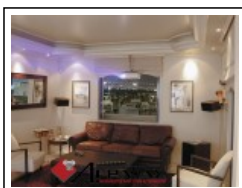

Residence in Panorama , Voula, Residences
Nov '09

Residence in Neo Psychiko, Residences
Jul '05