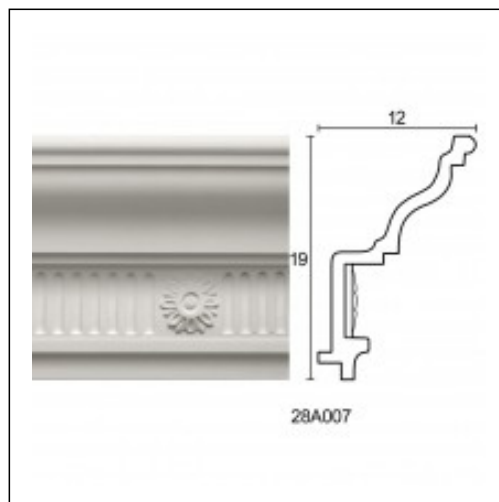

Glyphic Hidden Lighting / Lighting B2

Cat.No. 28.A.007

Glyphic hidden lighting

Width: 12 cm.

Length: 2 cm.

Height: 19 cm.

RELATIVE PRODUCT PHOTOS