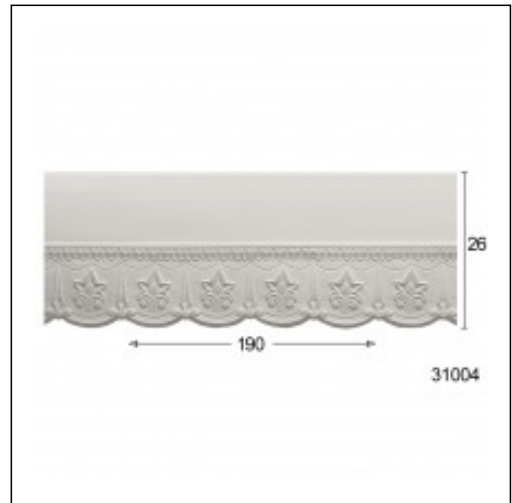

Glyphic Dado Rails / Cone Small

Cat.No. 31.004

Glyphic Curtain Rails

Length: 190 cm.

Height: 26 cm.

RELATIVE PRODUCTS

Pine Cone
Glyphic Ceiling Roses
Cat.No.