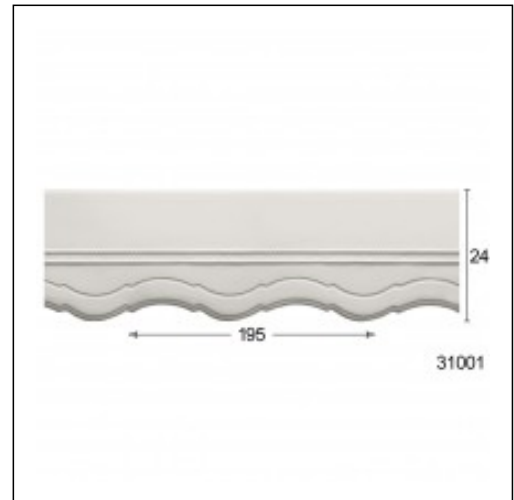

Glyphic Dado Rails / Snake

Cat.No. 31.001

Glyphic Curtain Rails

Length: 195 cm.

Height: 24 cm.

RELATIVE PRODUCTS

Snake
Linear Ceiling Roses
Cat.No.