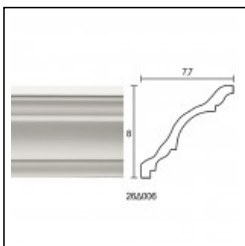

Linear Dado Rails / Almond

Cat.No. 27.D.002

Linear Curtain Rails

Length: 225 cm.

Depth: 1.9 cm.

Height: 13.3 cm.

RELATIVE PRODUCT PHOTOS

RELATIVE PRODUCTS