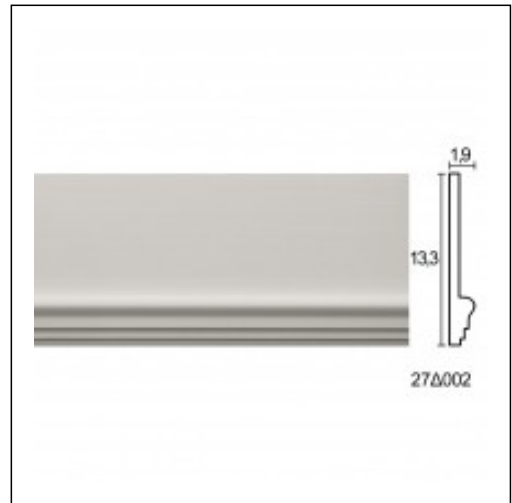

Linear Dado Rails / Almond

Cat.No. 27.D.002

Linear Curtain Rails

Length: 225 cm.

Depth: 1.9 cm.

Height: 13.3 cm.

RELATIVE PRODUCT PHOTOS

RELATIVE PRODUCTS