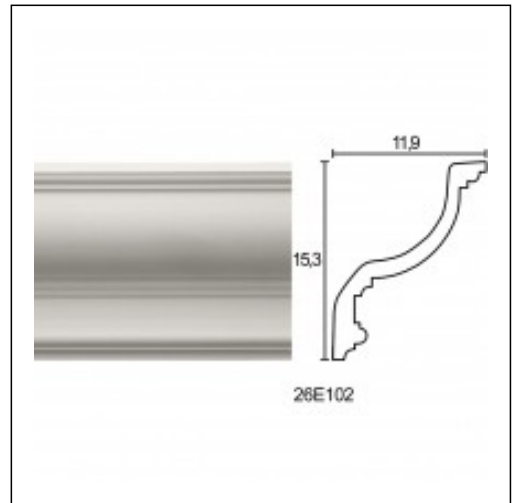

Large Linear Cornices / Socket A1

Cat.No. 26.E.102

Large Linear Cornices

Length: 225 cm.

Depth: 11.9 cm.

Height: 15.3 cm.

RELATIVE PRODUCT PHOTOS