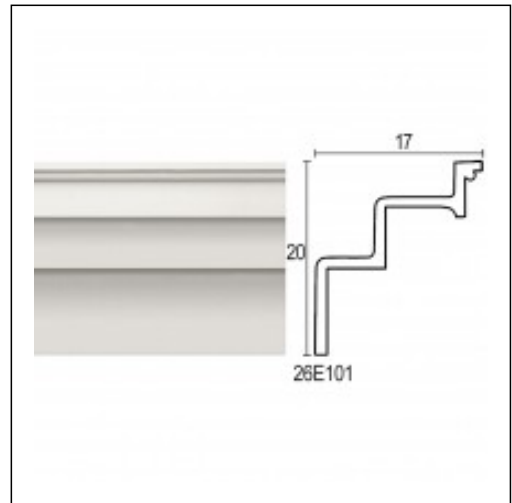

Large Linear Cornices / Stairs 20cm

Cat.No. 26.E.101

Large Linear Cornices

Width: 17 cm.
Length: 225 cm.
Height: 20 cm.

RELATIVE PRODUCT PHOTOS

RELATIVE PRODUCTS

Composition Egg Dent
 Glyphic Cornices
 Cat.No.