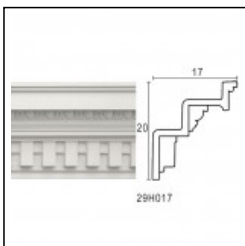

Large Linear Cornices / Stairs 20cm

Cat.No. 26.E.101

Large Linear Cornices

Width: 17 cm.
Length: 225 cm.
Height: 20 cm.

RELATIVE PRODUCT PHOTOS

RELATIVE PRODUCTS

Composition Egg Dent
 Glyphic Cornices
 Cat.No.