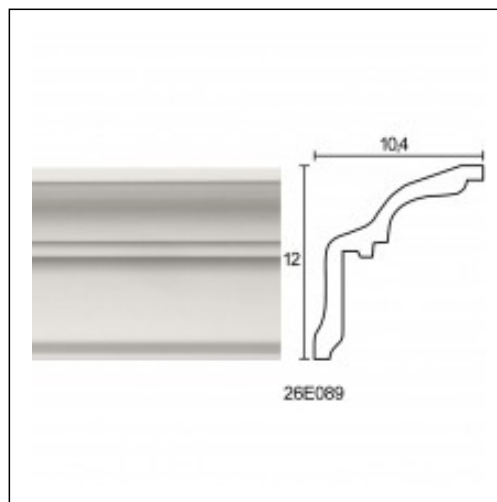

Large Linear Cornices / Faberge Socket

Cat.No. 26.E.089

Large Linear Cornices

Length: 225 cm.

Depth: 10.4 cm.

Height: 12 cm.

RELATIVE PRODUCT PHOTOS

RELATIVE PRODUCTS