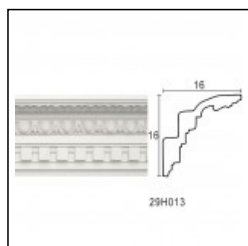

Large Linear Cornices / Faberge Socket

Cat.No. 26.E.089

Large Linear Cornices

Length: 225 cm.

Depth: 10.4 cm.

Height: 12 cm.

RELATIVE PRODUCT PHOTOS

RELATIVE PRODUCTS