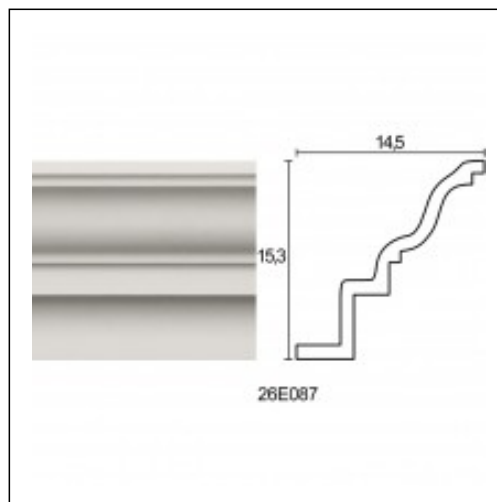

Large Linear Cornices / Dent Socket 1

Cat.No. 26.E.087

Large Linear Cornices

Length: 225 cm.

Depth: 14.5 cm.

Height: 15.3 cm.

RELATIVE PRODUCT PHOTOS