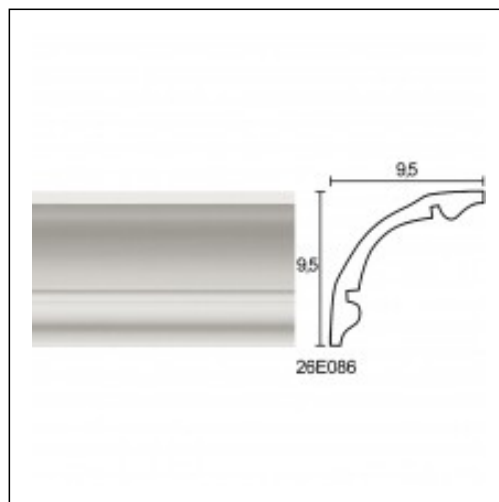

## Large Linear Cornices / Home Cinema R

Cat.No. 26.E.086

Large Linear Cornices

**Width:** 9.8 cm.

**Length:** 225 cm.

**Height:** 8.5 cm.