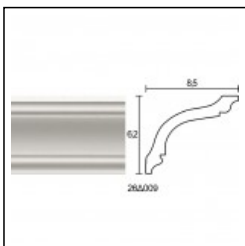

RELATIVE PRODUCTS

Ciel
Large Linear Cornices
Cat.No.