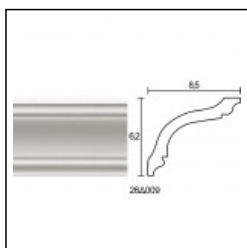

RELATIVE PRODUCTS

Ciel
Large Linear Cornices
Cat.No.