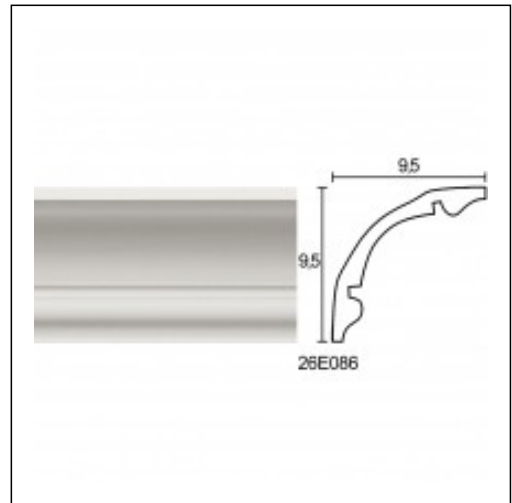

## Large Linear Cornices / Home Cinema R

Cat.No. 26.E.086

Large Linear Cornices

**Width:** 9.8 cm.  
**Length:** 225 cm.  
**Height:** 8.5 cm.