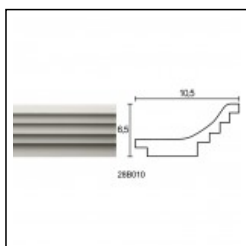

Large Linear Cornices / Felizol A2

Cat.No. 26.E.081

Large Linear Cornices

Width: 10 cm.

Length: 225 cm.

Height: 6 cm.

RELATIVE PRODUCT PHOTOS

RELATIVE PRODUCTS