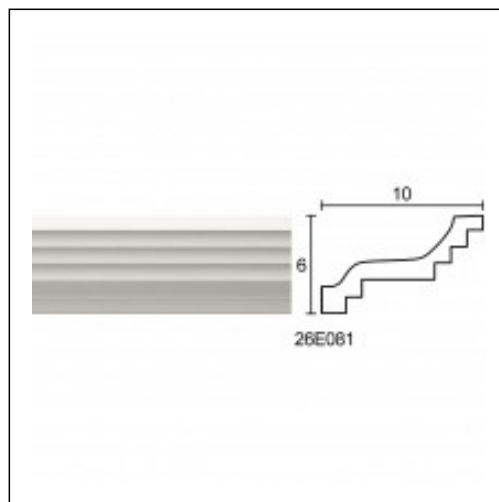

Large Linear Cornices / Felizol A2

Cat.No. 26.E.081

Large Linear Cornices

Width: 10 cm.

Length: 225 cm.

Height: 6 cm.

RELATIVE PRODUCT PHOTOS

RELATIVE PRODUCTS