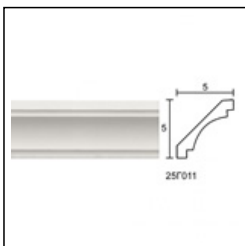

Large Linear Cornices / Felizol A4

Cat.No. 26.E.080

Large Linear Cornices

Width: 4.8 cm.
Length: 225 cm.
Height: 5 cm.

RELATIVE PRODUCT PHOTOS

RELATIVE PRODUCTS

Lefkas 5cm
 Linear Cornices (bench)
 Cat.No.