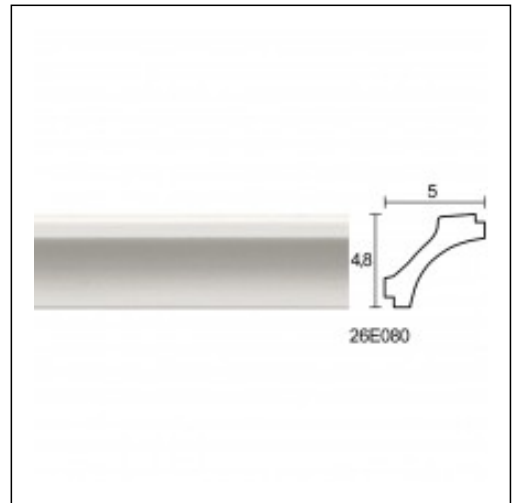

Large Linear Cornices / Felizol A4

Cat.No. 26.E.080

Large Linear Cornices

Width: 4.8 cm.
Length: 225 cm.
Height: 5 cm.

RELATIVE PRODUCT PHOTOS

RELATIVE PRODUCTS

Lefkas 5cm
 Linear Cornices (bench)
 Cat.No.