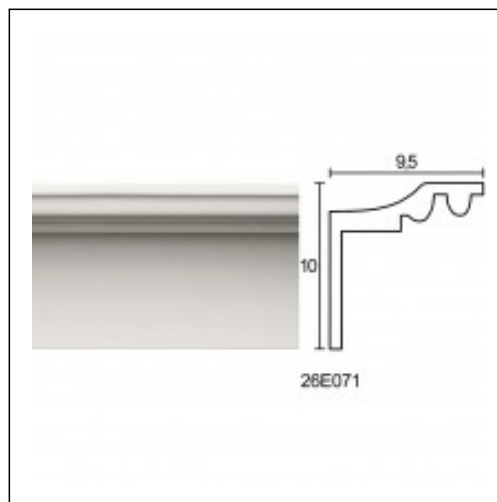

## Large Linear Cornices / Dent Socket 10cm

Cat.No. 26.E.071

Large Linear Cornices

**Width:** 9.5 cm.

**Length:** 225 cm.

**Height:** 10 cm.