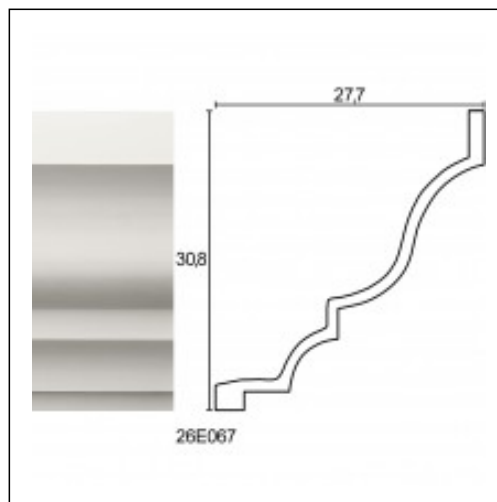

Large Linear Cornices / Star Nr 2

Cat.No. 26.E.067

Large Linear Cornices

Length: 225 cm.

Depth: 27.7 cm.

Height: 30.8 cm.

RELATIVE PRODUCT PHOTOS