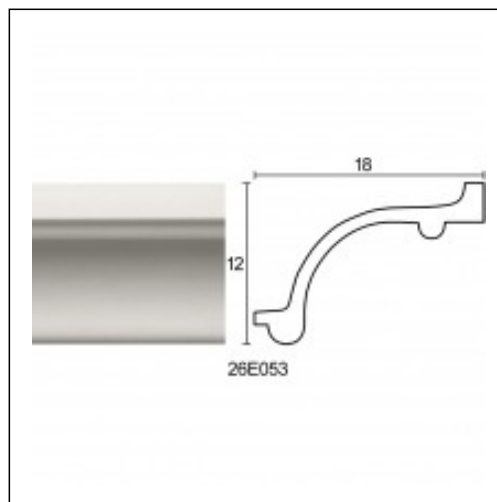

## Large Linear Cornices / Thessaly

Cat.No. 26.E.053

Large Linear Cornices

**Width:** 18 cm.

**Length:** 225 cm.

**Height:** 12.6 cm.