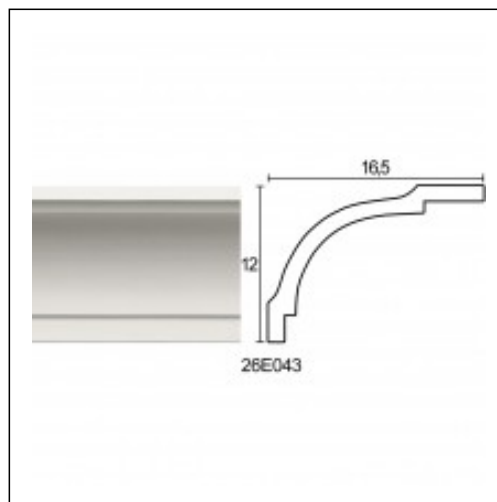

Large Linear Cornices / Kanavaki Large

Cat.No. 26.E.043

Large Linear Cornices

Width: 16.8 cm.

Length: 225 cm.

Height: 11.7 cm.

RELATIVE PRODUCTS

Kanavaki Thin
Large Linear Cornices
Cat.No.