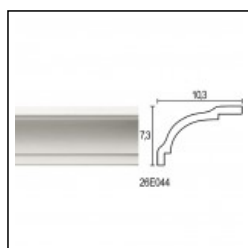

Large Linear Cornices / Kanavaki Large

Cat.No. 26.E.043

Large Linear Cornices

Width: 16.8 cm.

Length: 225 cm.

Height: 11.7 cm.

RELATIVE PRODUCTS

Kanavaki Thin
Large Linear Cornices
Cat.No.