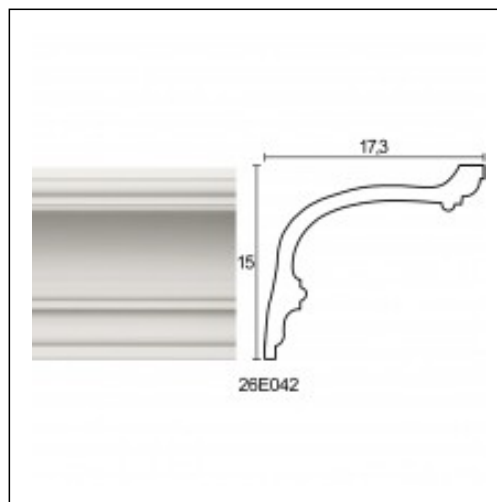

Large Linear Cornices / Paula 2001

Cat.No. 26.E.042

Large Linear Cornices

Width: 17.3 cm.

Length: 225 cm.

Height: 15 cm.

RELATIVE PRODUCT PHOTOS