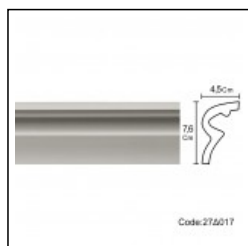

RELATIVE PRODUCTS

Tabac
Large Linear Cornices
Cat.No.