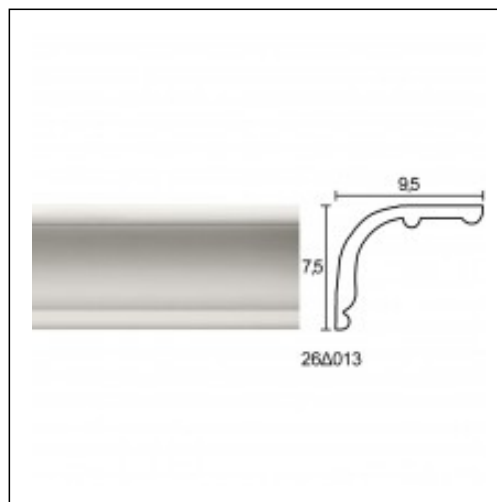

## Large Linear Cornices / Grid

Cat.No. 26.D.013

Large Linear Cornices

**Width:** 9.5 cm.

**Length:** 225 cm.

**Height:** 7.5 cm.