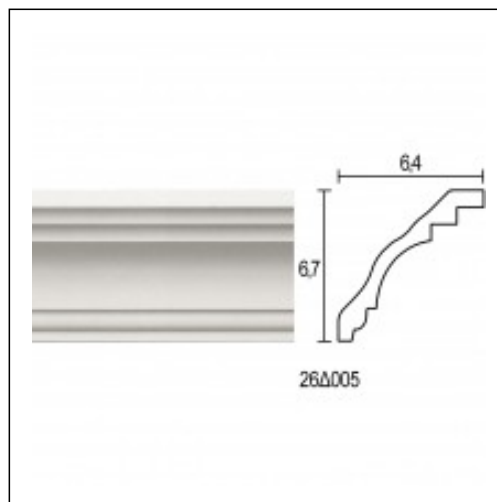

Large Linear Cornices / Micro

Cat.No. 26.D.005

Large linear cornices

Width: 6.5 cm.

Length: 225 cm.

Height: 6.3 cm.

RELATIVE PRODUCT PHOTOS

RELATIVE PRODUCTS

Diamond
Linear Cornices (bench)
Cat.No.