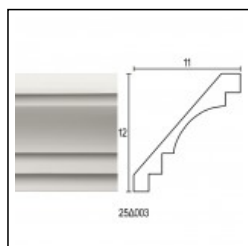

Large Linear Cornices / Micro

Cat.No. 26.D.005

Large linear cornices

Width: 6.5 cm.

Length: 225 cm.

Height: 6.3 cm.

RELATIVE PRODUCT PHOTOS

RELATIVE PRODUCTS