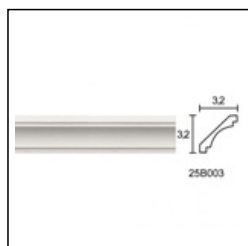

Linear Cornices (bench) / Fاسas rabote

Cat.No. 25.D.016

Linear Cornices

Width: 4.8 cm.

Length: 150 cm.

Height: 3.7 cm.

RELATIVE PRODUCT PHOTOS

RELATIVE PRODUCTS