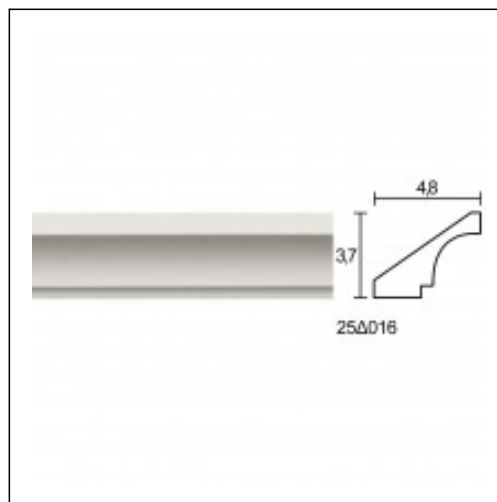

Linear Cornices (bench) / Fاسas rabote

Cat.No. 25.D.016

Linear Cornices

Width: 4.8 cm.

Length: 150 cm.

Height: 3.7 cm.

RELATIVE PRODUCT PHOTOS

RELATIVE PRODUCTS