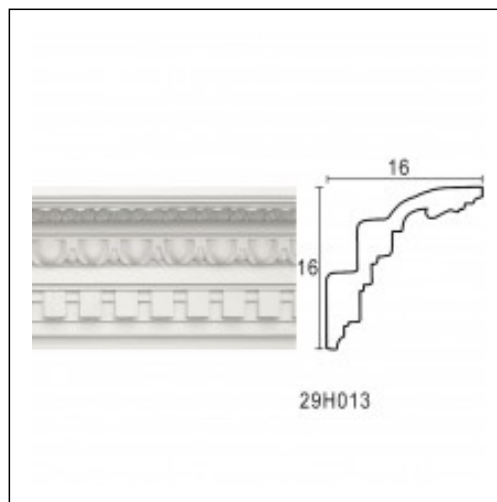

## Glyphic Cornices / Composition Faberge-Dent

Cat.No. 29.H.013

Glyphic Cornice

**Length:** 225 cm.

**Depth:** 17 cm.

**Height:** 20 cm.

## RELATIVE PRODUCTS

Faberge Socket  
Large Linear Cornices  
Cat.No.