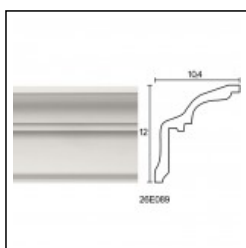

## Glyphic Cornices / Composition Faberge-Dent

Cat.No. 29.H.013

Glyphic Cornice

**Length:** 225 cm.

**Depth:** 17 cm.

**Height:** 20 cm.

## RELATIVE PRODUCTS

Faberge Socket  
Large Linear Cornices  
Cat.No.