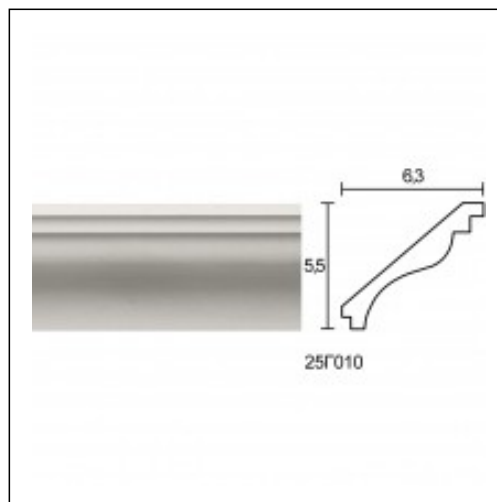

Linear Cornices (bench) / Wave 02

Cat.No. 25.C.010

Linear Cornices

Length: 150 cm.

Depth: 6.3 cm.

Height: 5.5 cm.

RELATIVE PRODUCT PHOTOS

RELATIVE PRODUCTS

Linear S
Linear Cornices (bench)
Cat.No.