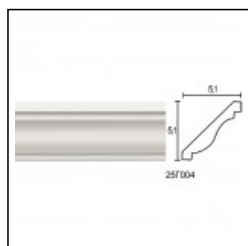

Linear Cornices (bench) / Wave 02

Cat.No. 25.C.010

Linear Cornices

Length: 150 cm.

Depth: 6.3 cm.

Height: 5.5 cm.

RELATIVE PRODUCT PHOTOS

RELATIVE PRODUCTS

Linear S
Linear Cornices (bench)
Cat.No.