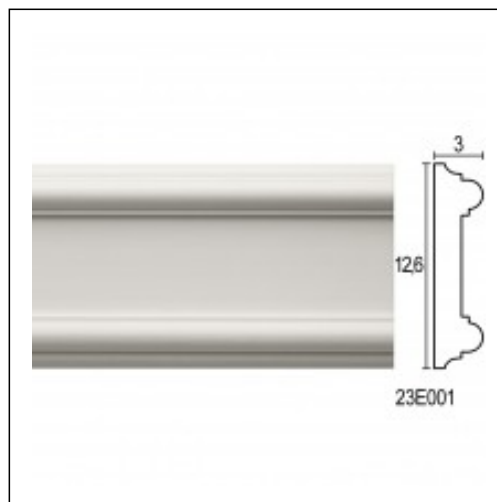

Ribbed panels / Aegean

Cat.No. 23.E.001

Dado

Length: 150 cm.

Depth: 3 cm.

Height: 12.6 cm.

RELATIVE PRODUCT PHOTOS

RELATIVE PRODUCTS