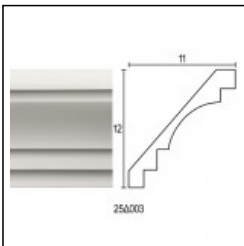

Linear Cornices (bench) / Corfu

Cat.No. 25.D.011

Linear Cornice

Width: 5.6 cm.
Length: 150 cm.
Height: 5.6 cm.

RELATIVE PRODUCT PHOTOS

RELATIVE PRODUCTS

Diamond
 Linear Cornices (bench)
 Cat.No.