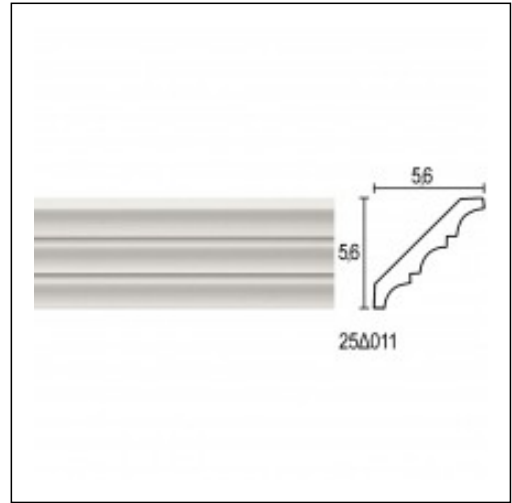

Linear Cornices (bench) / Corfu

Cat.No. 25.D.011

Linear Cornice

Width: 5.6 cm.
Length: 150 cm.
Height: 5.6 cm.

RELATIVE PRODUCT PHOTOS

RELATIVE PRODUCTS

Diamond
 Linear Cornices (bench)
 Cat.No.