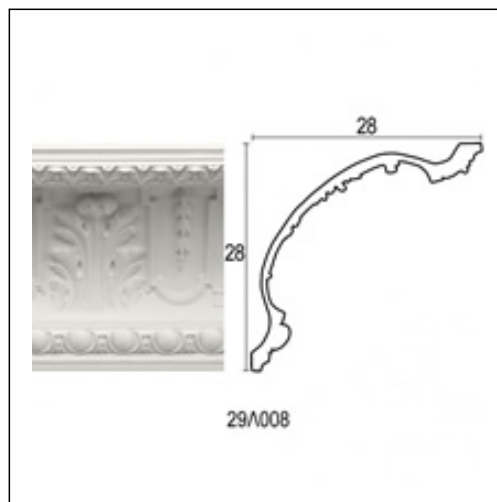

Glyphic Cornices / Dekele 2.10m

Cat.No. 29.L.008

Glyphic Cornice

Length: 210 cm.

Depth: 28 cm.

Height: 28 cm.

RELATIVE PRODUCT PHOTOS