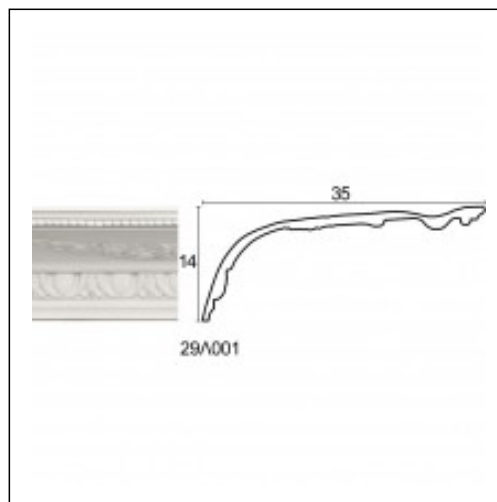

Glyphic Cornices / Kaizer

Cat.No. 29.L.001

Glyphic Cornice

Width: 35 cm.

Length: 200 cm.

Height: 14 cm.

RELATIVE PRODUCT PHOTOS