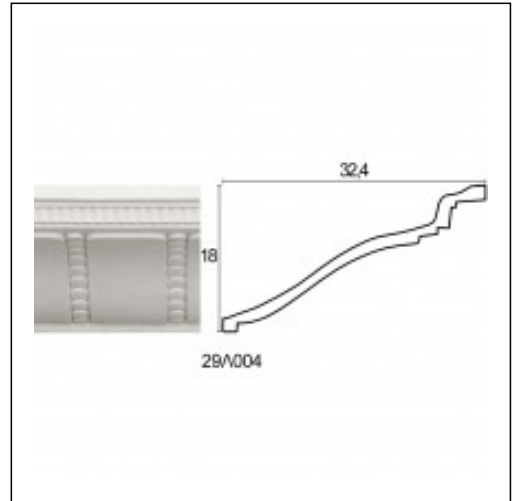

Glyphic Cornices / Coins

Cat.No. 29.L.004

Glyphice Cornice

Length: 140 cm.

Depth: 32.4 cm.

Height: 18 cm.

RELATIVE PRODUCT PHOTOS