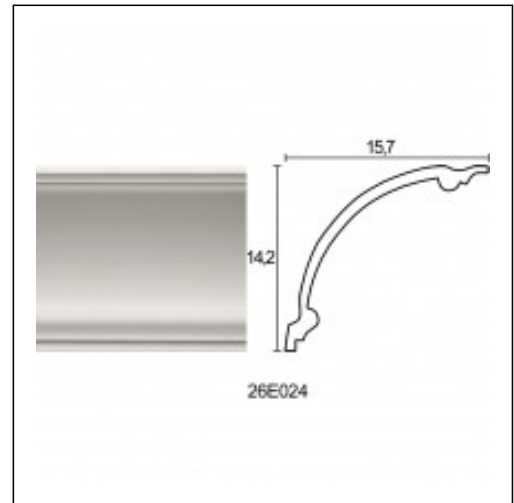

## Large Linear Cornices / Riga Large

Cat.No. 26.E.024

Large Linear Cornice

**Width:** 15.7 cm.

**Length:** 225 cm.

**Height:** 14.2 cm.