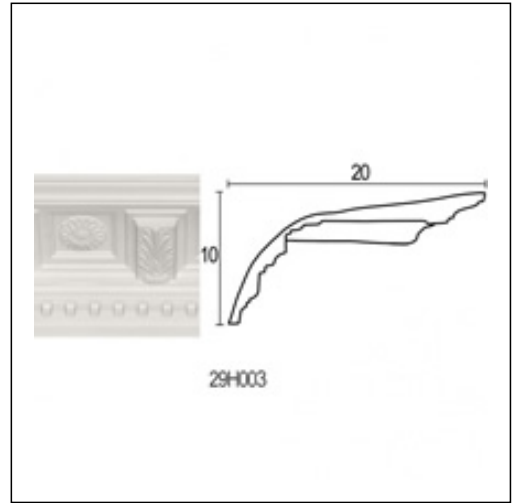

Glyphic Cornices / Panel Daisy 195cm

Cat.No. 29.H.003

Glyphic Cornice

Length: 195 cm.

Depth: 20 cm.

Height: 10 cm.

RELATIVE PRODUCT PHOTOS

RELATIVE PRODUCTS