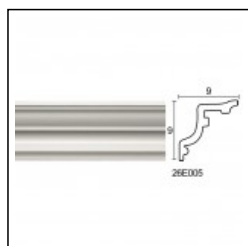

Large Linear Cornices / Cretan

Cat.No. 26.D.003

Large Linear Cornice

Width: 8.5 cm.

Length: 225 cm.

Height: 8.8 cm.

RELATIVE PRODUCT PHOTOS

RELATIVE PRODUCTS