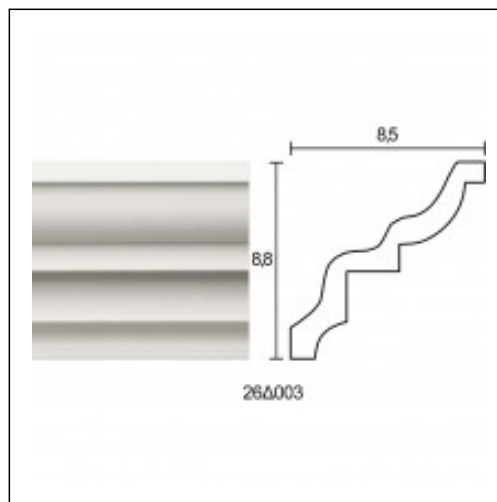

Large Linear Cornices / Cretan

Cat.No. 26.D.003

Large Linear Cornice

Width: 8.5 cm.

Length: 225 cm.

Height: 8.8 cm.

RELATIVE PRODUCT PHOTOS

RELATIVE PRODUCTS