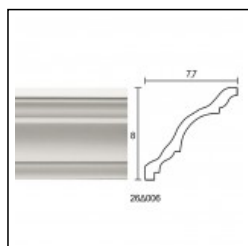

Large Linear Cornices / 2004

Cat.No. 26.E.068

Large Linear Cornice

Width: 6 cm.
Length: 225 cm.
Height: 6 cm.

RELATIVE PRODUCT PHOTOS

RELATIVE PRODUCTS

Felizol Small
 Large Linear Cornices
 Cat.No.