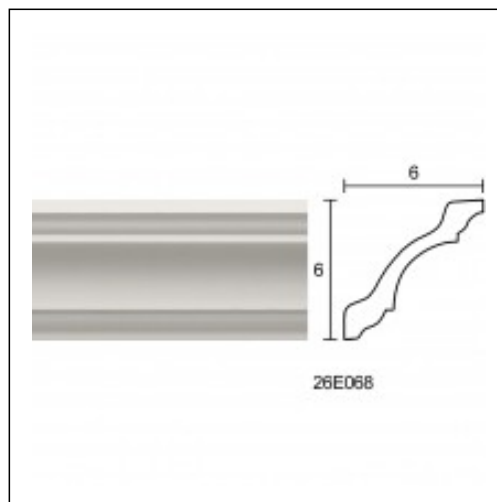

Large Linear Cornices / 2004

Cat.No. 26.E.068

Large Linear Cornice

Width: 6 cm.
Length: 225 cm.
Height: 6 cm.

RELATIVE PRODUCT PHOTOS

RELATIVE PRODUCTS

Felizol Small
 Large Linear Cornices
 Cat.No.