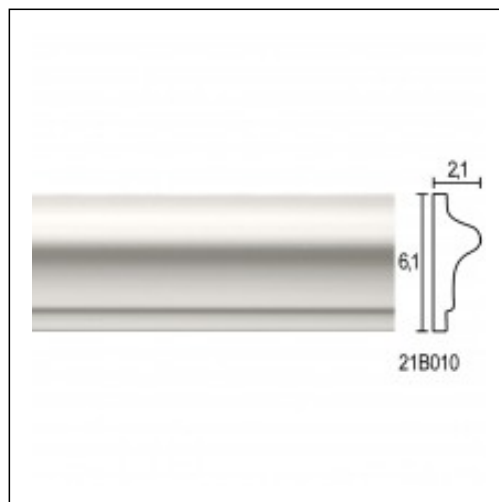

Panel Mouldings for Ceiling / Almond Dimopoulos Groove

Cat.No. 21.B.010

Panel for Ceiling

Length: 150 cm.

Depth: 2.1 cm.

Height: 6.1 cm.

RELATIVE PRODUCT PHOTOS