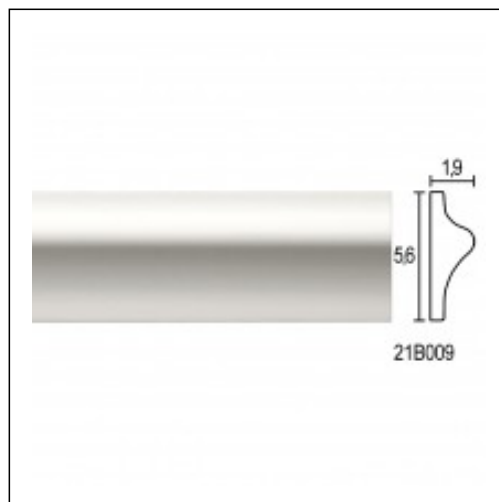

Panel Mouldings for Ceiling / Almond Dimopoulos

Cat.No. 21.B.009

Panel for Ceiling

Length: 150 cm.

Depth: 1.9 cm.

Height: 5.6 cm.

RELATIVE PRODUCT PHOTOS