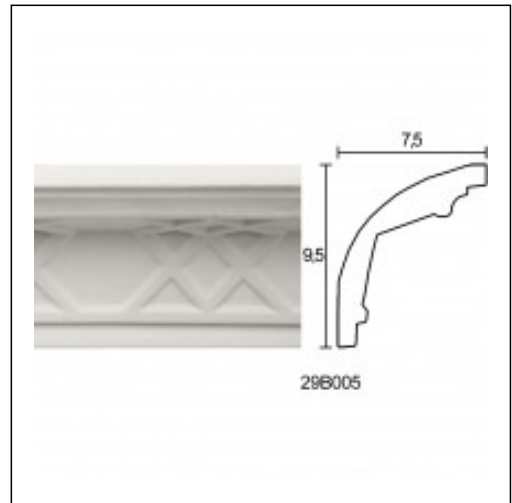

Glyphic Cornices / Criss Cross

Cat.No. 29.B.005

Glyphic Centerpiece

Width: 7.5 cm.

Length: 210 cm.

Height: 9.5 cm.

RELATIVE PRODUCT PHOTOS