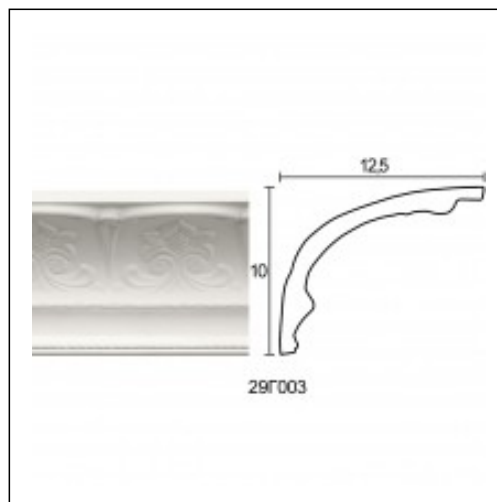

Glyphic Cornices / Cone ANT

Cat.No. 29.C.003

Glyphic Cornice

Width: 12.5 cm.

Length: 200 cm.

Height: 10 cm.

RELATIVE PRODUCT PHOTOS

RELATIVE PRODUCTS