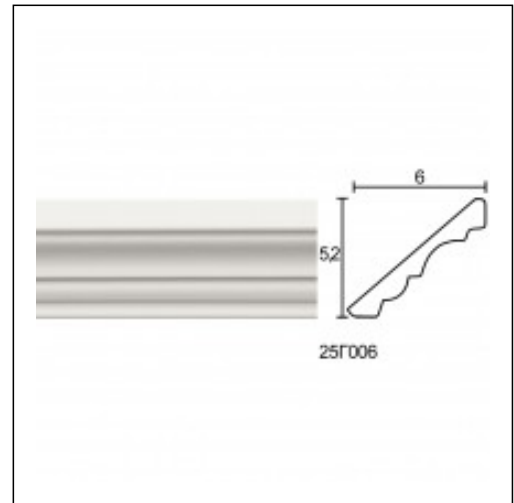

Linear Cornices (bench) / Cute

Cat.No. 25.C.006

Linear Cornice

Width: 6 cm.
Length: 150 cm.
Height: 5.2 cm.

RELATIVE PRODUCTS

Wave
 Linear Cornices (bench)
 Cat.No.