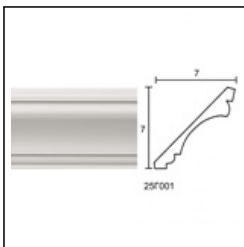

Linear Cornices (bench) / Cute

Cat.No. 25.C.006

Linear Cornice

Width: 6 cm.
Length: 150 cm.
Height: 5.2 cm.

RELATIVE PRODUCTS

Wave
 Linear Cornices (bench)
 Cat.No.