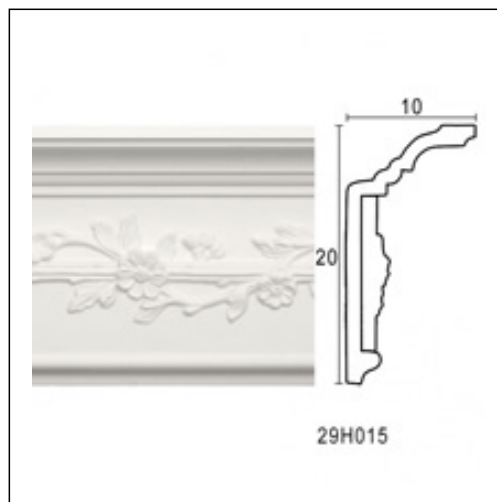

Glyphic Cornices / Socket Daisy Twig

Cat.No. 29.H.015

Glyphic Cornice

Length: 225 cm.

Depth: 10 cm.

Height: 20 cm.

RELATIVE PRODUCT PHOTOS