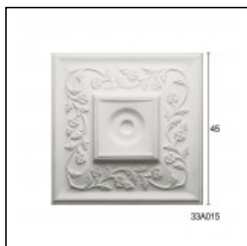

Glyphic Cornices / Cornice Daisy 230cm

Cat.No. 29.B.003

Glyphic Cornice

Length: 230 cm.

Depth: 8.5 cm.

Height: 8.5 cm.

RELATIVE PRODUCT PHOTOS

RELATIVE PRODUCTS