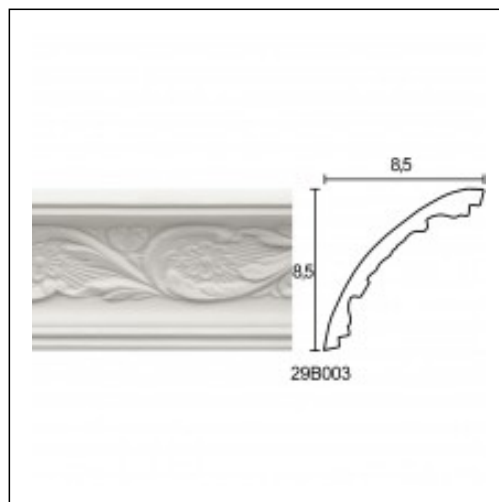

Glyphic Cornices / Cornice Daisy 230cm

Cat.No. 29.B.003

Glyphic Cornice

Length: 230 cm.

Depth: 8.5 cm.

Height: 8.5 cm.

RELATIVE PRODUCT PHOTOS

RELATIVE PRODUCTS