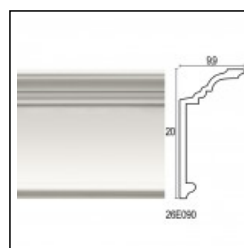

Glyphic Cornices / Cornice Socket Olive

Cat.No. 29.H.016

Glyphic Cornice

Width: 9.9 cm.

Length: 200 cm.

Height: 20 cm.

RELATIVE PRODUCT PHOTOS

RELATIVE WORKS