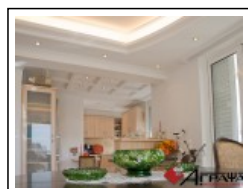

Glyphic Cornices / Cornice Socket Olive

Cat.No. 29.H.016

Glyphic Cornice

Width: 9.9 cm.

Length: 200 cm.

Height: 20 cm.

RELATIVE PRODUCT PHOTOS

RELATIVE WORKS