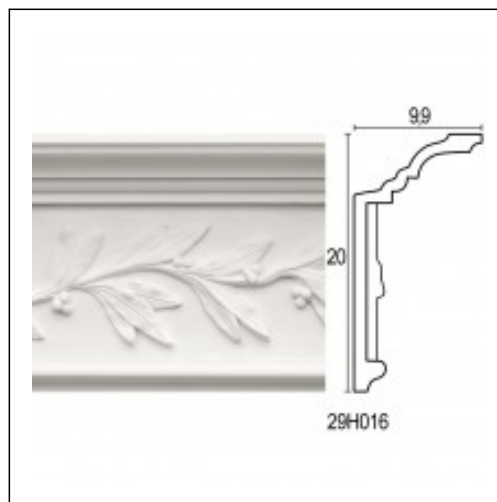

Glyphic Cornices / Cornice Socket Olive

Cat.No. 29.H.016

Glyphic Cornice

Width: 9.9 cm.

Length: 200 cm.

Height: 20 cm.

RELATIVE PRODUCT PHOTOS

RELATIVE WORKS