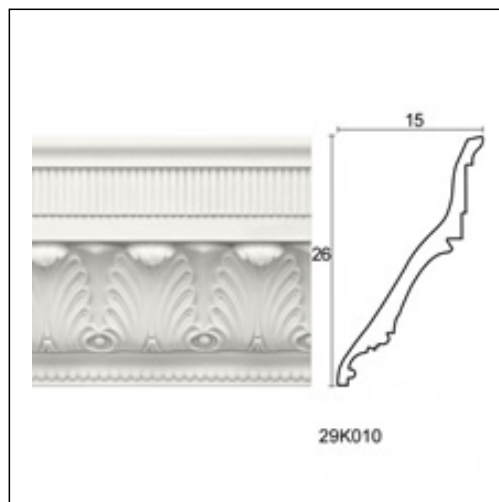

Glyphic Cornices / Southern Pacific Rabote Leaf

Cat.No. 29.K.010

Glyphic Cornice

Length: 140 cm.

Depth: 15 cm.

Height: 26 cm.

RELATIVE PRODUCT PHOTOS