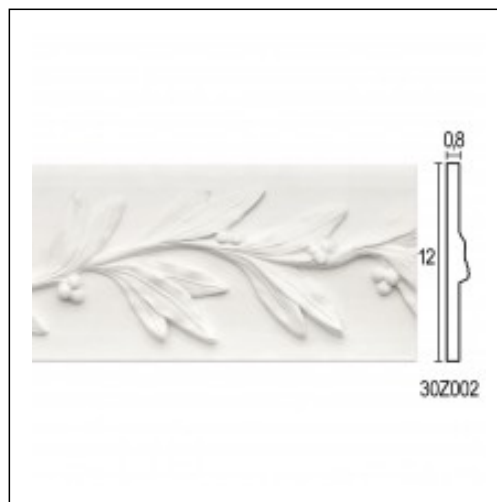

## Ribbed panels / Olive Branch

Cat.No. 30.Z.002

Glyphic Panel Moulding

**Length:** 150 cm.

**Depth:** 0.8 cm.

**Height:** 12 cm.

### RELATIVE PRODUCTS

Cornice Socket for Panel Moulding 12cm  
Large Linear Cornices  
Cat.No.