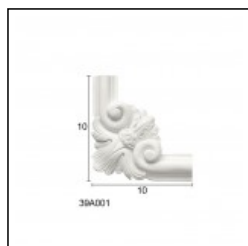

RELATIVE PRODUCTS

False Ceiling Daisy
Corners Glyphic
Cat.No.