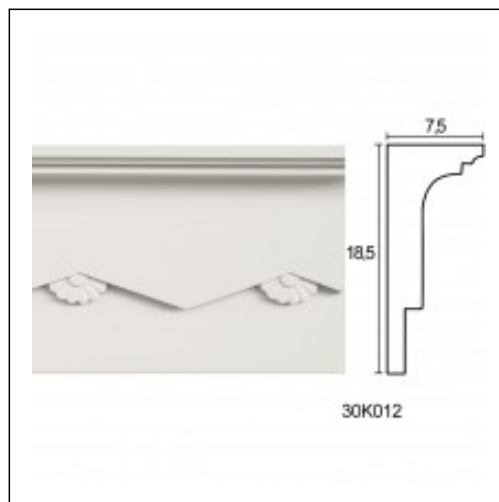

## Ribbed panels / Lace Flower 2

Cat.No. 30.K.012

Glyphic Panel Moulding

**Length:** 150 cm.

**Depth:** 7.5 cm.

**Height:** 18.5 cm.