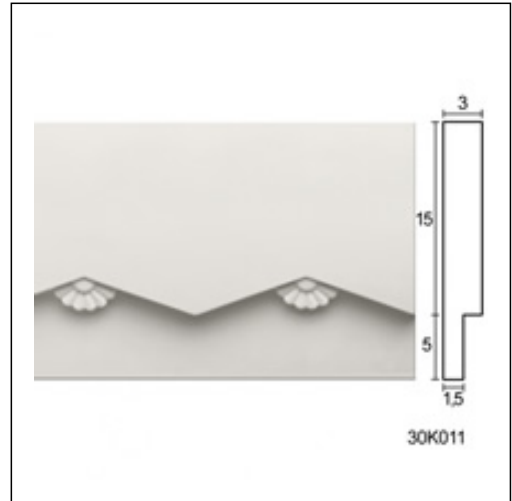

Ribbed panels / Lace Flower

Cat.No. 30.K.011

Glyphic Facet

Length: 150 cm.

Depth: 3 cm.

Height: 20 cm.

RELATIVE PRODUCT PHOTOS

RELATIVE WORKS