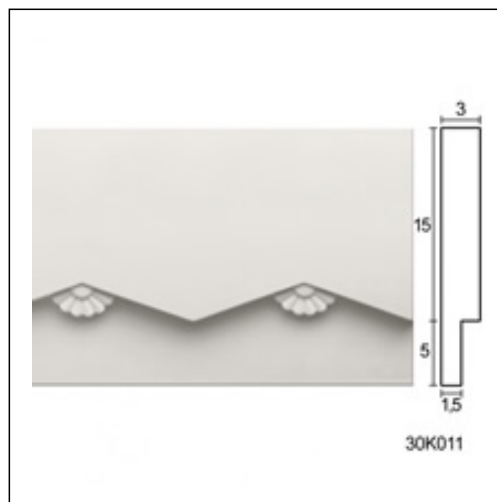

Ribbed panels / Lace Flower

Cat.No. 30.K.011

Glyphic Facet

Length: 150 cm.

Depth: 3 cm.

Height: 20 cm.

RELATIVE PRODUCT PHOTOS

RELATIVE WORKS