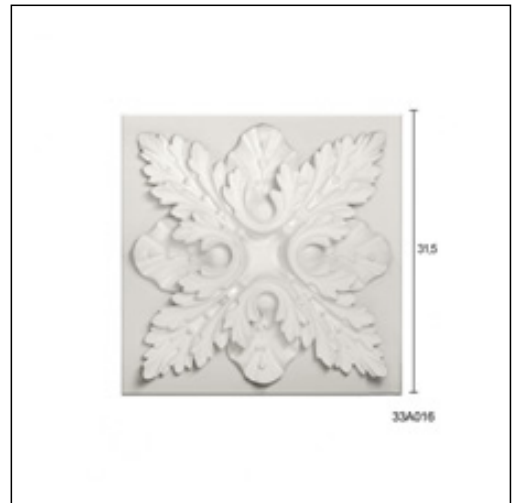

Glyphic Ceiling Roses / Christmas

Cat.No. 33.A.016

Glyphic Centerpiece

Width: 31.5 cm.

Height: 31.5 cm.

RELATIVE PRODUCTS

Messara Nose Corner 39.G.001
Middle Decorative Elements
Cat.No.