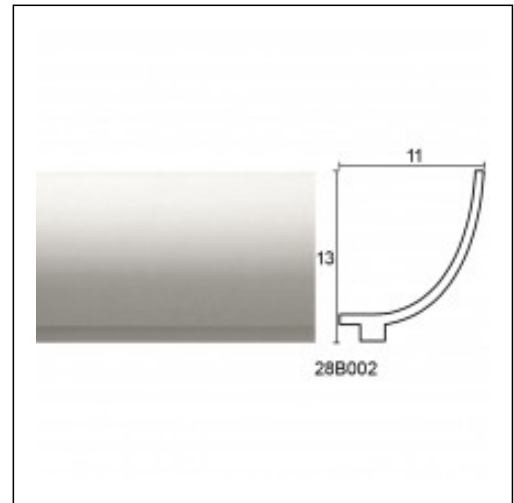

Linear Hidden Lighting / Quadrant Large

Cat.No. 28.B.002

Linear Hidden Lighting

Length: 150 cm.

Depth: 11 cm.

Height: 13 cm.

RELATIVE PRODUCT PHOTOS