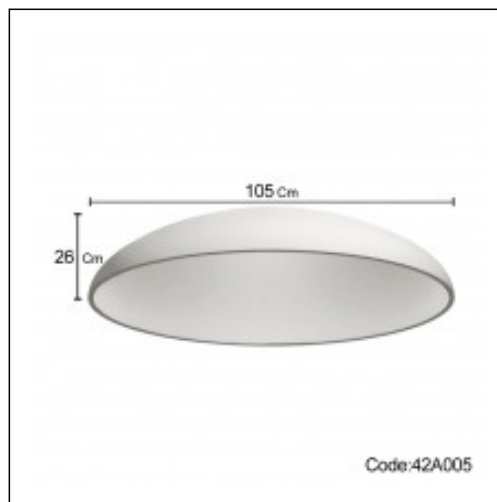

Domes / Dome 105.5cm

Cat.No. 42.A.005

Dome

Depth: 26 cm.

F1: 105 cm.

RELATIVE PRODUCT PHOTOS

RELATIVE WORKS

Residence in Pallini, Attica
Residences
Jan '07