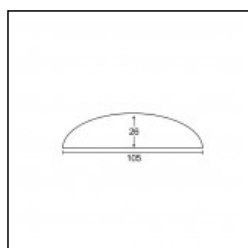

Domes / Dome 105.5cm

Cat.No. 42.A.005

Dome

Depth: 26 cm.

F1: 105 cm.

RELATIVE PRODUCT PHOTOS

RELATIVE WORKS

Residence in Pallini, Attica
Residences
Jan '07