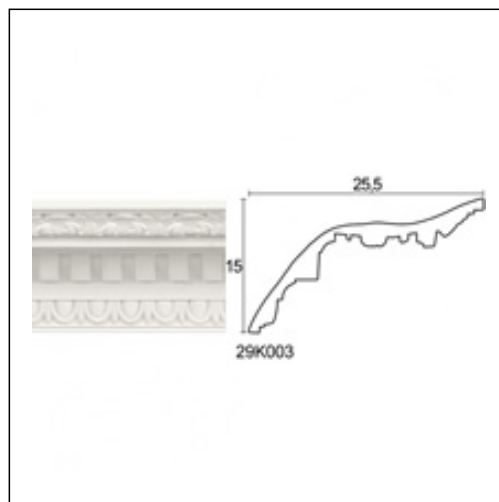

Glyphic Cornices / Brecht

Cat.No. 29.K.003

Glyphic Cornice

Width: 25.2 cm.

Length: 150 cm.

Height: 15 cm.

RELATIVE PRODUCT PHOTOS