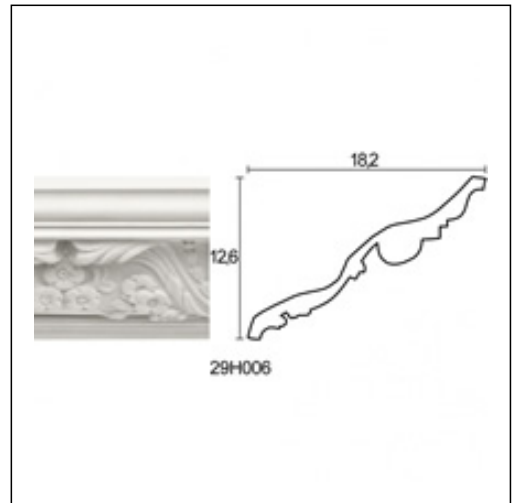

Glyphic Cornices / London

Cat.No. 29.H.006

Glyphic Cornice

Width: 18.2 cm.

Length: 220 cm.

Height: 12 cm.

RELATIVE PRODUCT PHOTOS